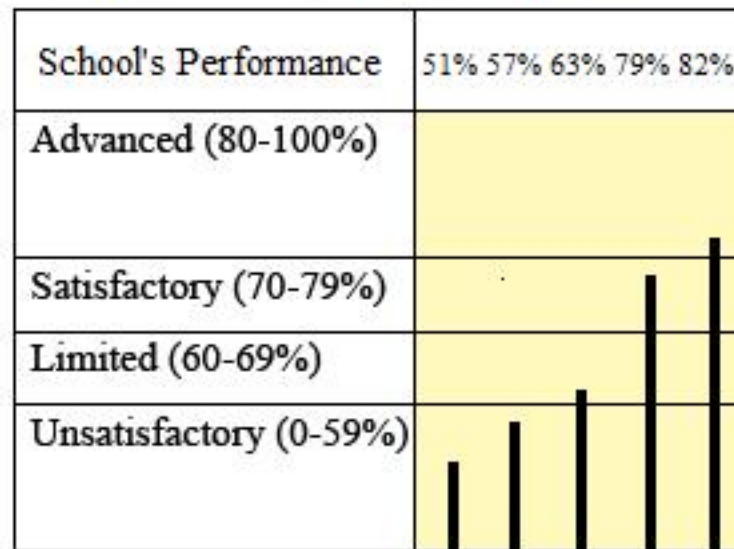

Monthly scores: N D J F M

East Park Elementary School