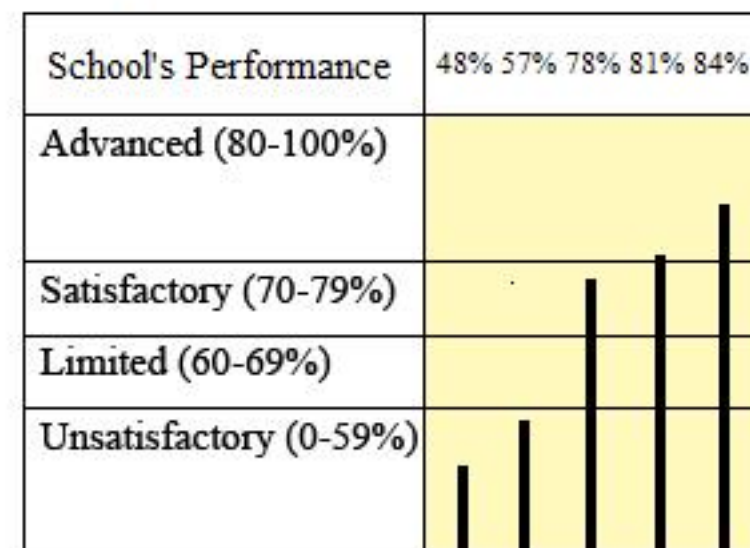

Monthly scores: N D J F M

Springfield High School