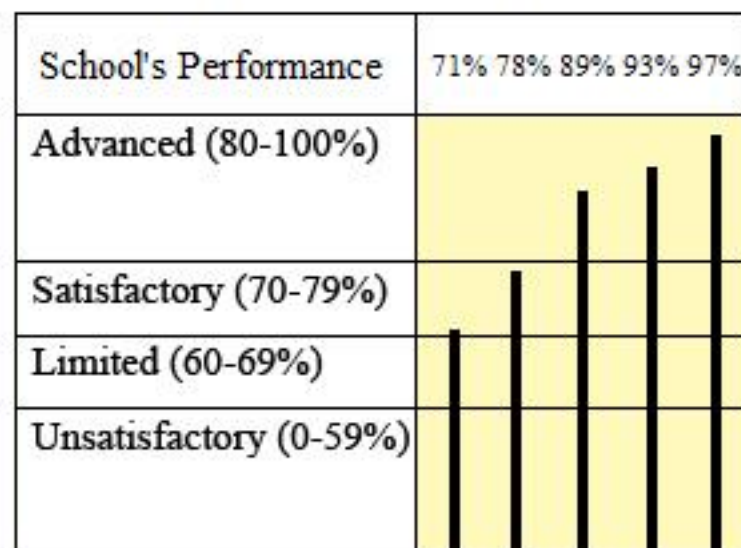

Monthly scores: N D J F M

Robert Frost Middle School