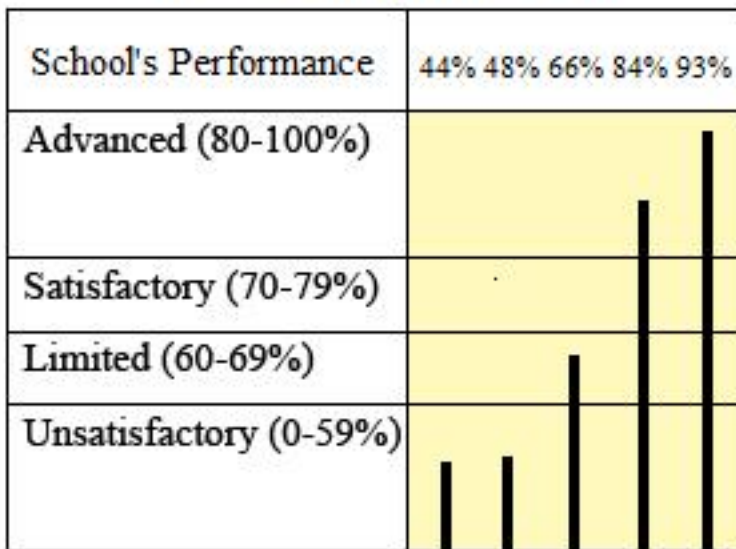

Achievement Level by School

Washington Elementary School