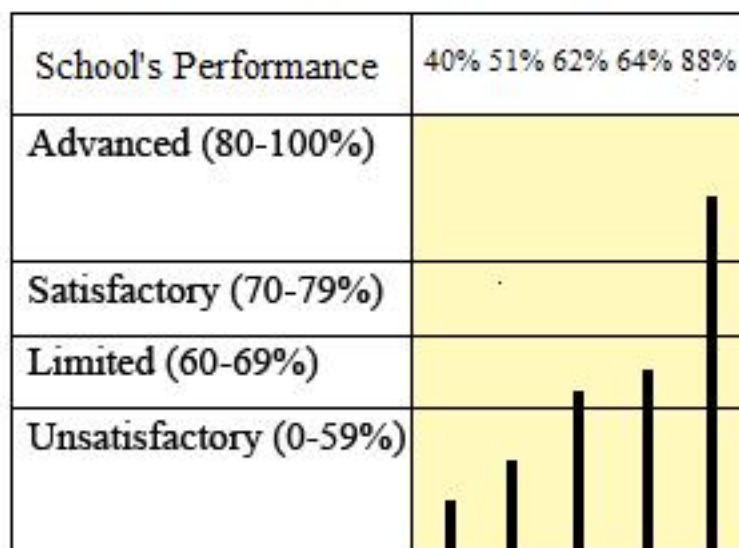

Monthly scores: N D J F M

Springdale Middle School