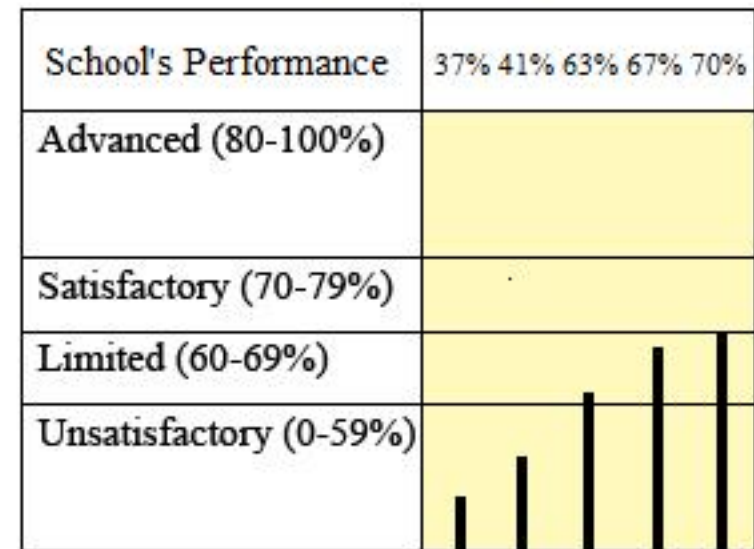

Monthly scores: N D J F M

Central Pines Elementary